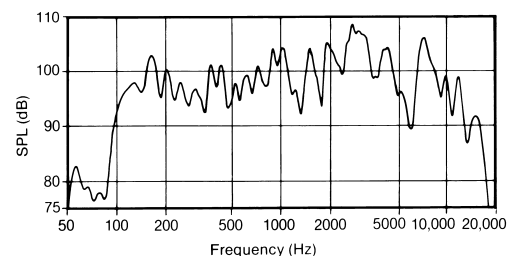

Input 5 watts at 1 KHz,
microphone 4 feet on axis.

FOURJAY SINCE 1956
INDUSTRIES, INC.

3400 STOP EIGHT ROAD • P.O. BOX 13617 • DAYTON, OH 45413-0617
TELEPHONE (937) 890-6444 • FAX (800) 4J HORNS (454-6767)
WEBSITE: <http://www.fourjay.com> • EMAIL: 4j@fourjay.com

Four Jay Quality—American Made