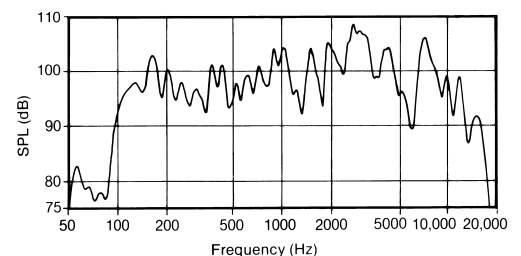

Input 5 watts at 1 KHz,
microphone 4 feet on axis.

FOUR JAY SINCE 1956
INDUSTRIES, INC.

3400 STOP EIGHT ROAD • P.O. BOX 13617 • DAYTON, OH 45413-0617
TELEPHONE (937) 890-6444 • FAX (800) 4J HORNS (454-6767)
WEBSITE: <http://www.fourjay.com> • EMAIL: 4j@fourjay.com

Four Jay Quality—American Made